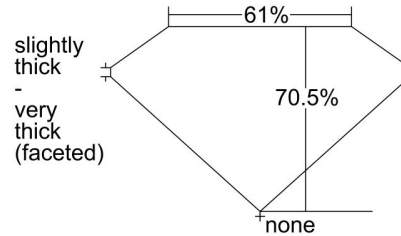

GIA NATURAL DIAMOND GRADING REPORT

November 03, 2022
 GIA Report Number 2458137685
 Shape and Cutting Style Cushion Modified Brilliant
 Measurements 5.82 x 5.30 x 3.74 mm

GRADING RESULTS

Carat Weight 1.04 carat
 Color Grade E
 Clarity Grade VVS1

ADDITIONAL GRADING INFORMATION

Polish Excellent
 Symmetry Very Good
 Fluorescence Faint
 Inscription(s): GIA 2458137685
Comments: Surface graining is not shown.

PROPORTIONS

Profile not to actual proportions

CLARITY CHARACTERISTICS

KEY TO SYMBOLS*

- Pinpoint
- ~ Feather

* Red symbols denote internal characteristics (inclusions). Green or black symbols denote external characteristics (blemishes). Diagram is an approximate representation of the diamond, and symbols shown indicate type, position, and approximate size of clarity characteristics. All clarity characteristics may not be shown. Details of finish are not shown.