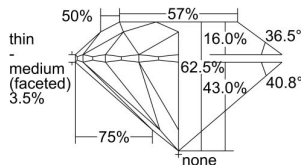

GIA®

FACSIMILE

GIA REPORT 2464076906

Verify this report at GIA.edu

GIA NATURAL DIAMOND DOSSIER®

March 17, 2023
GIA Report Number **2464076906**
Shape and Cutting Style ..... **Round Brilliant**
Measurements ..... **5.91 - 5.93 x 3.70 mm**

GRADING RESULTS

Carat Weight ..... **0.80 carat**
Color Grade ..... **M**
Clarity Grade **S11**
Cut Grade ..... **Excellent**

ADDITIONAL GRADING INFORMATION

Polish ..... **Excellent**
Symmetry ..... **Excellent**
Fluorescence ..... **Strong Blue**
Clarity Characteristics ..... **Crystal**
Inscription(s): **GIA 2464076906**

PROPORTIONS

GRADING SCALES

GIA COLOR SCALE	GIA CLARITY SCALE	GIA CUT SCALE
COLOREDNESS	FLAWLESS	EXCELLENT
D	FLAWLESS	
E	INTERNALLY FLAWLESS	VERY GOOD
F	VVS₁	
G	VVS₂	GOOD
H	VS₁	
I	VS₂	FAIR
J	S1₁	
K	S1₂	POOR
L	I₁	
M	I₂	
N	I₃	
O		
P		
Q		
R		
S		
T		
U		
V		
W		
X		
Y		
Z