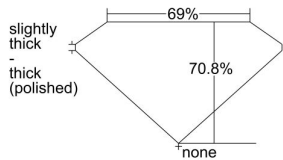

GIA®

FACSIMILE

GIA REPORT 2464079398

Verify this report at GIA.edu

GIA NATURAL DIAMOND DOSSIER®

September 25, 2023
GIA Report Number **2464079398**
Shape and Cutting Style ..... **Cut-Cornered Rectangular Modified Brilliant**
Measurements ..... **5.30 x 4.94 x 3.50 mm**

GRADING RESULTS

Carat Weight ..... **0.85 carat**
Color Grade ..... **D**
Clarity Grade **VS1**

ADDITIONAL GRADING INFORMATION

Polish ..... **Excellent**
Symmetry ..... **Very Good**
Fluorescence ..... **None**
Clarity Characteristics ..... **Cloud, Crystal, Pinpoint**
Inscription(s): **GIA 2464079398**

PROPORTIONS

Profile not to actual proportions

GRADING SCALES

GIA COLOR SCALE		GIA CLARITY SCALE	
COLORLESS	D	VERY VERY SLIGHTLY INCLUDED	FLAWLESS
	E		INTERNALLY FLAWLESS
	F		VVS₁
	G		VVS₂
	H		VS₁
	I		VS₂
	J		SI₁
	K		SI₂
	L		I₁
	M		I₂
NEAR COLORLESS	N	SLIGHTLY INCLUDED	I₃
	O		
	P		
	Q		
FAINT	R		
	S		
	T		
	U		
VERT LIGHT	V		
	W		
	X		
	Y		
LIGHT	Z