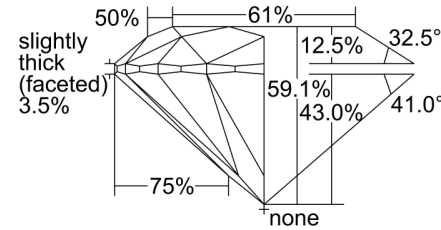

GIA NATURAL DIAMOND GRADING REPORT

May 22, 2023
 GIA Report Number 2464309842
 Shape and Cutting Style Round Brilliant
 Measurements 8.20 - 8.23 x 4.86 mm

GRADING RESULTS

Carat Weight 2.01 carat
 Color Grade H
 Clarity Grade SI2
 Cut Grade Excellent

Profile to actual proportions

CLARITY CHARACTERISTICS

KEY TO SYMBOLS*

- Twinning Wisp
- Crystal
- Feather
- Cavity
- Needle
- Natural

* Red symbols denote internal characteristics (inclusions). Green or black symbols denote external characteristics (blemishes). Diagram is an approximate representation of the diamond, and symbols shown indicate type, position, and approximate size of clarity characteristics. All clarity characteristics may not be shown. Details of finish are not shown.