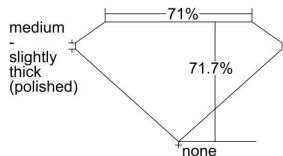

GIA®

FACSIMILE

GIA REPORT 2464578943

Verify this report at GIA.edu

GIA NATURAL DIAMOND DOSSIER®

May 10, 2023
GIA Report Number 2464578943
Shape and Cutting Style ..... Square Modified Brilliant
Measurements ..... 5.40 x 5.16 x 3.70 mm

GRADING RESULTS

Carat Weight ..... 0.81 carat
Color Grade ..... G
Clarity Grade VVS1

ADDITIONAL GRADING INFORMATION

Polish ..... Excellent
Symmetry ..... Very Good
Fluorescence ..... None
Clarity Characteristics ..... Pinpoint, Chip
Inscription(s): GIA 2464578943

PROPORTIONS

Profile not to actual proportions

GRADING SCALES

GIA COLOR SCALE		GIA CLARITY SCALE			
COLORLESS	D	VERY VERY SLIGHTLY INCLUDED	FLAWLESS		
	E		INTERNALLY FLAWLESS		
	F	VERY SLIGHTLY INCLUDED	VVS₁		
	G		VVS₂		
	H		VS₁		
	NEAR COLORLESS	I	SLIGHTLY INCLUDED	VS₂	
		J		SI₁	
		FAINT	K	INCLUDED	SI₂
			L		I₁
			M		I₂
VERT LIGHT	N	LIGHT	I₃		
	O				
	P				
	Q				
	R