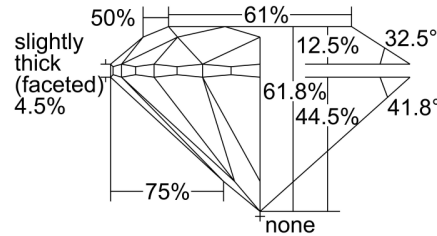

**GIA NATURAL DIAMOND GRADING REPORT**

 May 24, 2023  
 GIA Report Number ..... 2464631636  
 Shape and Cutting Style ..... Round Brilliant  
 Measurements ..... 6.38 - 6.42 x 3.96 mm

**GRADING RESULTS**

 Carat Weight ..... 1.00 carat  
 Color Grade ..... K  
 Clarity Grade ..... VS2  
 Cut Grade ..... Excellent

**ADDITIONAL GRADING INFORMATION**

 Polish ..... Excellent  
 Symmetry ..... Excellent  
 Fluorescence ..... None  
 Inscription(s): GIA 2464631636

**Comments:** Clouds, pinpoints and surface graining are not shown.

**PROPORTIONS**

Profile to actual proportions

**CLARITY CHARACTERISTICS**

**KEY TO SYMBOLS\***

- Crystal
- ~ Feather
- ∖ Needle
- ∧ Natural

\* Red symbols denote internal characteristics (inclusions). Green or black symbols denote external characteristics (blemishes). Diagram is an approximate representation of the diamond, and symbols shown indicate type, position, and approximate size of clarity characteristics. All clarity characteristics may not be shown. Details of finish are not shown.