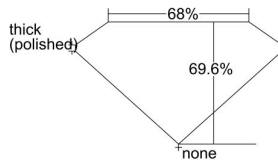

GIA®

FACSIMILE

GIA REPORT 2466079374

Verify this report at GIA.edu

GIA NATURAL DIAMOND DOSSIER®

March 20, 2023
GIA Report Number 2466079374
Shape and Cutting Style ..... **Cut-Cornered Rectangular Modified Brilliant**
Measurements ..... 5.50 x 4.49 x 3.13 mm

GRADING RESULTS

Carat Weight ..... 0.72 carat
Color Grade ..... E
Clarity Grade VS1

ADDITIONAL GRADING INFORMATION

Polish ..... Excellent
Symmetry ..... Very Good
Fluorescence ..... Faint
Clarity Characteristics ..... Crystal, Pinpoint
Inscription(s): GIA 2466079374

PROPORTIONS

Profile not to actual proportions

GRADING SCALES

GIA COLOR SCALE		GIA CLARITY SCALE			
COLORLESS	D	VERY VERY SLIGHTLY INCLUDED	FLAWLESS		
	E		INTERNALLY FLAWLESS		
	F	VERY SLIGHTLY INCLUDED	VVS₁		
	G		VVS₂		
	NEAR COLORLESS	H	SLIGHTLY INCLUDED	VS₁	
		I		VS₂	
		FAINT	J	INCLUDED	S₁
			K		S₂
	L		I₁		
	M		INCLUDED	I₂	
N	I₃				
O					
LIGHT	P				
	Q				
	R				
	S				
	T				
	U				
	V				
	W				
X					
Y					
Z