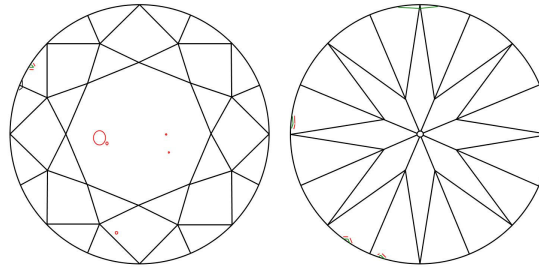

GIA NATURAL DIAMOND GRADING REPORT

June 15, 2023
 GIA Report Number 2467718357
 Shape and Cutting Style Round Brilliant
 Measurements 6.97 - 7.12 x 4.61 mm

GRADING RESULTS

Carat Weight 1.51 carat
 Color Grade L
 Clarity Grade SI2
 Cut Grade Good

ADDITIONAL GRADING INFORMATION

Polish Very Good
 Symmetry Good
 Fluorescence Faint
 Inscription(s): GIA 2467718357

Comments: Additional pinpoints, clouds and surface graining are not shown.

PROPORTIONS

Profile to actual proportions

CLARITY CHARACTERISTICS

KEY TO SYMBOLS*

- Crystal ^ Extra Facet
- Pinpoint
- ◡ Indented Natural
- ▲ Natural

* Red symbols denote internal characteristics (inclusions). Green or black symbols denote external characteristics (blemishes). Diagram is an approximate representation of the diamond, and symbols shown indicate type, position, and approximate size of clarity characteristics. All clarity characteristics may not be shown. Details of finish are not shown.