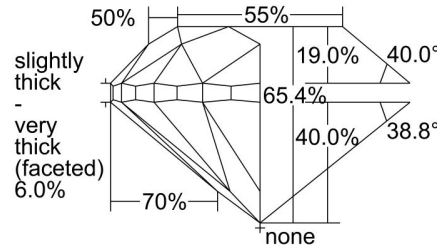

GIA NATURAL DIAMOND GRADING REPORT

June 15, 2023
 GIA Report Number 2467718357
 Shape and Cutting Style Round Brilliant
 Measurements 6.97 - 7.12 x 4.61 mm

GRADING RESULTS

Carat Weight 1.51 carat
 Color Grade L
 Clarity Grade SI2
 Cut Grade Good

ADDITIONAL GRADING INFORMATION

Polish Very Good
 Symmetry Good
 Fluorescence Faint
 Inscription(s): GIA 2467718357

Comments: Additional pinpoints, clouds and surface graining are not shown.

PROPORTIONS

Profile to actual proportions

CLARITY CHARACTERISTICS

KEY TO SYMBOLS*

- Crystal ^ Extra Facet
- Pinpoint
- ◡ Indented Natural
- ▲ Natural

* Red symbols denote internal characteristics (inclusions). Green or black symbols denote external characteristics (blemishes). Diagram is an approximate representation of the diamond, and symbols shown indicate type, position, and approximate size of clarity characteristics. All clarity characteristics may not be shown. Details of finish are not shown.