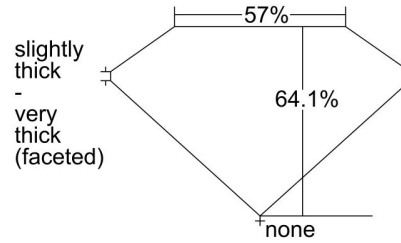

GIA NATURAL DIAMOND GRADING REPORT

May 30, 2023
GIA Report Number 2467719525
Shape and Cutting Style Oval Brilliant
Measurements 7.30 x 5.39 x 3.46 mm

GRADING RESULTS

Carat Weight 0.90 carat
Color Grade E
Clarity Grade VS1

ADDITIONAL GRADING INFORMATION

Polish Excellent
Symmetry Very Good
Fluorescence None
Inscription(s): GIA 2467719525

Comments: Clouds are not shown. Pinpoints are not shown.

PROPORTIONS

Profile not to actual proportions

CLARITY CHARACTERISTICS

KEY TO SYMBOLS*

- Crystal
- ∖ Needle
- ∧ Indented Natural

* Red symbols denote internal characteristics (inclusions). Green or black symbols denote external characteristics (blemishes). Diagram is an approximate representation of the diamond, and symbols shown indicate type, position, and approximate size of clarity characteristics. All clarity characteristics may not be shown. Details of finish are not shown.