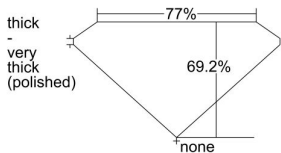

GIA®

FACSIMILE

GIA REPORT 2468260683

Verify this report at GIA.edu

GIA NATURAL DIAMOND DOSSIER®

April 11, 2023
GIA Report Number **2468260683**
Shape and Cutting Style ..... **Square Modified Brilliant**
Measurements ..... **5.33 x 5.13 x 3.55 mm**

GRADING RESULTS

Carat Weight ..... **0.80 carat**
Color Grade ..... **D**
Clarity Grade **VS1**

ADDITIONAL GRADING INFORMATION

Polish ..... **Excellent**
Symmetry ..... **Very Good**
Fluorescence ..... **None**
Clarity Characteristics ..... **Feather, Pinpoint**
Inscription(s): **GIA 2468260683**

PROPORTIONS

Profile not to actual proportions

GRADING SCALES

GIA COLOR SCALE		GIA CLARITY SCALE			
COLORLESS	D	VERY VERY SLIGHTLY INCLUDED	FLAWLESS		
	E		INTERNALLY FLAWLESS		
	F	VERY SLIGHTLY INCLUDED	VVS₁		
	G		VVS₂		
	H		VS₁		
	NEAR COLORLESS	I	SLIGHTLY INCLUDED	VS₂	
		J		SI₁	
		FAINT	K	INCLUDED	SI₂
			L		I₁
			M		I₂
VERT LIGHT	N	LIGHT	I₃		
	O				
	P				
	Q				
	R