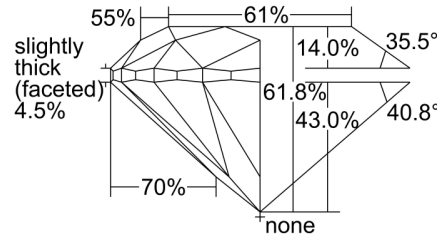

GIA NATURAL DIAMOND GRADING REPORT

May 05, 2023  
 GIA Report Number ..... 2468454027  
 Shape and Cutting Style ..... Round Brilliant  
 Measurements ..... 6.10 - 6.13 x 3.78 mm

GRADING RESULTS

Carat Weight ..... 0.90 carat  
 Color Grade ..... I  
 Clarity Grade ..... VS1  
 Cut Grade ..... Excellent

PROPORTIONS

Profile to actual proportions

CLARITY CHARACTERISTICS

KEY TO SYMBOLS\*

- Cloud
- Crystal
- Feather
- Needle

\* Red symbols denote internal characteristics (inclusions). Green or black symbols denote external characteristics (blemishes). Diagram is an approximate representation of the diamond, and symbols shown indicate type, position, and approximate size of clarity characteristics. All clarity characteristics may not be shown. Details of finish are not shown.