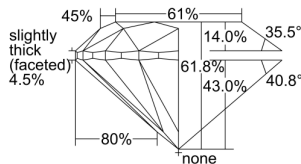

GIA®

FACSIMILE

GIA REPORT 2474577358

Verify this report at GIA.edu

GIA NATURAL DIAMOND DOSSIER®

September 15, 2023
GIA Report Number 2474577358
Shape and Cutting Style ..... Round Brilliant
Measurements ..... 5.89 - 5.92 x 3.65 mm

GRADING RESULTS

Carat Weight ..... 0.80 carat
Color Grade ..... K
Clarity Grade VS1
Cut Grade ..... Excellent

ADDITIONAL GRADING INFORMATION

Polish ..... Excellent
Symmetry ..... Excellent
Fluorescence ..... None
Clarity Characteristics ..... Cloud, Needle
Inscription(s): GIA 2474577358

PROPORTIONS

Profile to actual proportions

GRADING SCALES

GIA COLOR SCALE	GIA CLARITY SCALE	GIA CUT SCALE	
D	FLAWLESS	EXCELLENT	
E	INTERNALLY FLAWLESS		
F		VVS₁	VERY GOOD
G	VVS₂		
H	VS₁	GOOD	
I	VS₂		
J	SI₁	FAIR	
K	SI₂		
L	I₁	POOR	
M	I₂		
N	I₃		
O			
P			
Q			
R			
S			
T			
U			
V			
W			
X			
Y			
Z