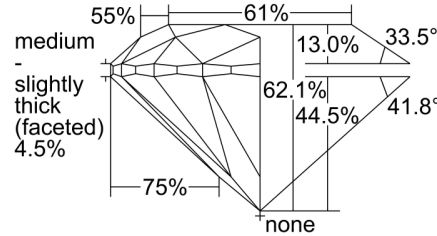

GIA NATURAL DIAMOND GRADING REPORT

July 11, 2023
GIA Report Number 2476038530
Shape and Cutting Style ..... Round Brilliant
Measurements ..... 7.29 - 7.34 x 4.54 mm

GRADING RESULTS

Carat Weight ..... 1.51 carat
Color Grade L
Clarity Grade VS1
Cut Grade ..... Excellent

ADDITIONAL GRADING INFORMATION

Polish ..... Excellent
Symmetry ..... Excellent
Fluorescence ..... Faint
Inscription(s): GIA 2476038530
Comments: Pinpoints are not shown.

PROPORTIONS

Profile to actual proportions