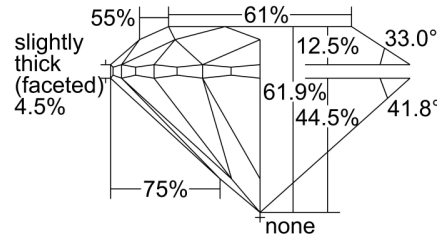

GIA NATURAL DIAMOND GRADING REPORT

August 21, 2023
 GIA Report Number 2476389804
 Shape and Cutting Style Round Brilliant
 Measurements 7.27 - 7.34 x 4.52 mm

GRADING RESULTS

Carat Weight 1.50 carat
 Color Grade M
 Clarity Grade SI1
 Cut Grade Excellent

ADDITIONAL GRADING INFORMATION

Polish Excellent
 Symmetry Very Good
 Fluorescence Faint
 Inscription(s): GIA 2476389804

Comments: Clouds are not shown. Pinpoints are not shown.

PROPORTIONS

Profile to actual proportions

CLARITY CHARACTERISTICS

KEY TO SYMBOLS*

- Crystal
- ~ Feather
- \\ Needle

* Red symbols denote internal characteristics (inclusions). Green or black symbols denote external characteristics (blemishes). Diagram is an approximate representation of the diamond, and symbols shown indicate type, position, and approximate size of clarity characteristics. All clarity characteristics may not be shown. Details of finish are not shown.