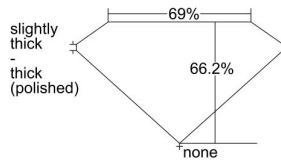

GIA®

FACSIMILE

GIA REPORT 2476700709

Verify this report at GIA.edu

GIA NATURAL DIAMOND DOSSIER®

October 07, 2023
GIA Report Number 2476700709
Shape and Cutting Style ..... **Cut-Cornered Rectangular Modified Brilliant**
Measurements ..... 5.17 x 4.22 x 2.79 mm

GRADING RESULTS

Carat Weight ..... 0.50 carat
Color Grade ..... D
Clarity Grade I1

ADDITIONAL GRADING INFORMATION

Polish ..... Excellent
Symmetry ..... Very Good
Fluorescence ..... Medium Blue
Clarity Characteristics ..... Crystal
Inscription(s): GIA 2476700709

PROPORTIONS

Profile not to actual proportions

GRADING SCALES

GIA COLOR SCALE		GIA CLARITY SCALE			
COLORLESS	D	VERY VERY SLIGHTLY INCLUDED	FLAWLESS		
	E		INTERNALLY FLAWLESS		
	F	VERY SLIGHTLY INCLUDED	VVS₁		
	G		VVS₂		
	H		VS₁		
	NEAR COLORLESS	I	SLIGHTLY INCLUDED	VS₂	
		J		SI₁	
		FAINT	K	INCLUDED	SI₂
			L		I₁
			M		I₂
VERT LIGHT	N	LIGHT	I₃		
	O				
	P				
	Q				
	R				
	S				
	T