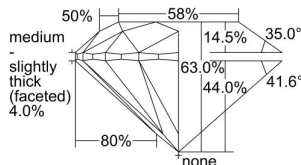

GIA®

FACSIMILE

GIA REPORT 2476832130

Verify this report at GIA.edu

GIA NATURAL DIAMOND DOSSIER®

October 26, 2023
GIA Report Number 2476832130
Shape and Cutting Style ..... Round Brilliant
Measurements ..... 5.88 - 5.91 x 3.71 mm

GRADING RESULTS

Carat Weight ..... 0.80 carat
Color Grade L
Clarity Grade S11
Cut Grade ..... Excellent

ADDITIONAL GRADING INFORMATION

Polish ..... Excellent
Symmetry ..... Excellent
Fluorescence ..... Medium Blue
Clarity Characteristics ..... Crystal
Inscription(s): GIA 2476832130

PROPORTIONS

Profile to actual proportions

GRADING SCALES

GIA COLOR SCALE

COLORESS	D
	E
	F
	G
	H
	I
	J
NEAR COLORESS	K
	L
FANIT	M
	N
	O
	P
VERY LIGHT	Q
	R
	S
	T
	U
	V
	W
	X
	Y
LIGHT	Z

GIA CLARITY SCALE

FLAWLESS	INTERNAL FLAWLESS	
		FLAWLESS
VERY VERY SLIGHTLY INCLUDED	VVS₁	
	VVS₂	
VERY SLIGHTLY INCLUDED	VS₁	
	VS₂	
SLIGHTLY INCLUDED	SI₁	
	SI₂	
INCLUDED	I₁	
	I₂	
	I₃	

GIA CUT SCALE

EXCELLENT
VERY GOOD
GOOD
FAIR
POOR