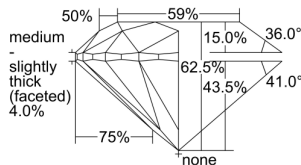

GIA®

FACSIMILE

GIA REPORT 2476859782

Verify this report at GIA.edu

GIA NATURAL DIAMOND DOSSIER®

October 26, 2023
GIA Report Number **2476859782**
Shape and Cutting Style ..... **Round Brilliant**
Measurements ..... **5.75 - 5.78 x 3.60 mm**

GRADING RESULTS

Carat Weight ..... **0.75 carat**
Color Grade ..... **N**
Clarity Grade **S11**
Cut Grade ..... **Excellent**

ADDITIONAL GRADING INFORMATION

Polish ..... **Excellent**
Symmetry ..... **Excellent**
Fluorescence ..... **None**
Clarity Characteristics..... **Crystal, Cloud**
Inscription(s): **GIA 2476859782**

PROPORTIONS

Profile to actual proportions

GRADING SCALES

GIA COLOR SCALE	GIA CLARITY SCALE	GIA CUT SCALE	
D	FLAWLESS	EXCELLENT	
E	INTERNALLY FLAWLESS		
F		VVS₁	VERY GOOD
G	VVS₂		
H	VS₁	GOOD	
I	VS₂		
J	S1₁	FAIR	
K	S1₂		
L	I₁	POOR	
M	I₂		
N	I₃		
O			
P			
Q			
R			
S			
T			
U			
V			
W			
X			
Y			
Z