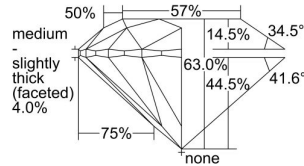

GIA®

FACSIMILE

GIA REPORT 2477106531

Verify this report at GIA.edu

GIA NATURAL DIAMOND DOSSIER®

July 19, 2023
GIA Report Number 2477106531
Shape and Cutting Style ..... Round Brilliant
Measurements ..... 5.63 - 5.67 x 3.56 mm

GRADING RESULTS

Carat Weight ..... 0.70 carat
Color Grade L
Clarity Grade VS1
Cut Grade ..... Excellent

ADDITIONAL GRADING INFORMATION

Polish ..... Excellent
Symmetry ..... Excellent
Fluorescence ..... None
Clarity Characteristics ..... Feather, Needle, Pinpoint
Inscription(s): GIA 2477106531

PROPORTIONS

Profile to actual proportions