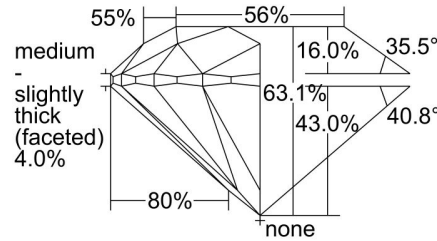

GIA REPORT
2477258112

Verify this report at GIA.edu

FACSIMILE

This is a digital representation of the original GIA Report. This representation might not be accepted in lieu of the original GIA Report in certain circumstances. The original GIA Report includes certain security features which are not reproducible on this facsimile.

GIA NATURAL DIAMOND GRADING REPORT

August 04, 2023
GIA Report Number 2477258112
Shape and Cutting Style ..... Round Brilliant
Measurements ..... 6.07 - 6.15 x 3.86 mm

GRADING RESULTS

Carat Weight ..... 0.90 carat
Color Grade ..... J
Clarity Grade VVS1
Cut Grade ..... Excellent

ADDITIONAL GRADING INFORMATION

Polish ..... Excellent
Symmetry ..... Very Good
Fluorescence ..... None
Inscription(s): GIA 2477258112
Comments: Manufacturing remnants are not shown.

PROPORTIONS

Profile to actual proportions