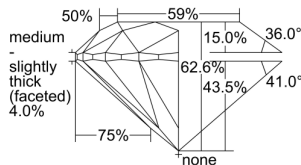

GIA®

FACSIMILE

GIA REPORT 2477390524

Verify this report at GIA.edu

GIA NATURAL DIAMOND DOSSIER®

August 21, 2023
GIA Report Number 2477390524
Shape and Cutting Style ..... Round Brilliant
Measurements ..... 5.76 - 5.80 x 3.62 mm

GRADING RESULTS

Carat Weight ..... 0.76 carat
Color Grade ..... G
Clarity Grade VS2
Cut Grade ..... Excellent

ADDITIONAL GRADING INFORMATION

Polish ..... Excellent
Symmetry ..... Excellent
Fluorescence ..... Faint
Clarity Characteristics ..... Crystal, Cloud
Inscription(s): GIA 2477390524

PROPORTIONS

Profile to actual proportions

GRADING SCALES

GIA COLOR SCALE	GIA CLARITY SCALE	GIA CUT SCALE	
D	FLAWLESS	EXCELLENT	
E	INTERNALLY FLAWLESS		
F		VVS₁	VERY GOOD
G	VVS₂		
H	VS₁	GOOD	
I	VS₂		
J	SI₁	FAIR	
K	SI₂		
L	I₁	POOR	
M	I₂		
N	I₃		
O			
P			
Q			
R			
S			
T			
U			
V			
W			
X			
Y			
Z