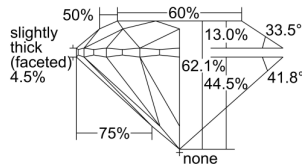

GIA®

FACSIMILE

GIA REPORT

2477462714

Verify this report at GIA.edu

GIA NATURAL DIAMOND DOSSIER®

August 30, 2023

GIA Report Number 2477462714

Shape and Cutting Style ..... Round Brilliant

Measurements ..... 5.94 - 5.98 x 3.70 mm

GRADING RESULTS

Carat Weight ..... 0.81 carat

Color Grade ..... K

Clarity Grade S11

Cut Grade ..... Excellent

ADDITIONAL GRADING INFORMATION

Polish ..... Excellent

Symmetry ..... Excellent

Fluorescence ..... Medium Blue

Clarity Characteristics ..... Crystal

Inscription(s): GIA 2477462714

PROPORTIONS

Profile to actual proportions

GRADING SCALES

GIA COLOR SCALE

COLORESS	D
	E
	F
	G
	H
	I
	J
NEAR COLORESS	K
	L
FADING	M
	N
	O
	P
	Q
VERY LIGHT	R
	S
	T
	U
	V
	W
	X
	Y
LIGHT	Z

GIA CLARITY SCALE

	FLAWLESS
	INTERNALLY FLAWLESS
VERY VERY SLIGHTLY INCLUDED	VVS₁
	VVS₂
VERY SLIGHTLY INCLUDED	VS₁
	VS₂
SLIGHTLY INCLUDED	S1₁
	S1₂
	I₁
	I₂
INCLUDED	I₃

GIA CUT SCALE

	EXCELLENT
	VERY GOOD
	GOOD
	FAIR
	POOR