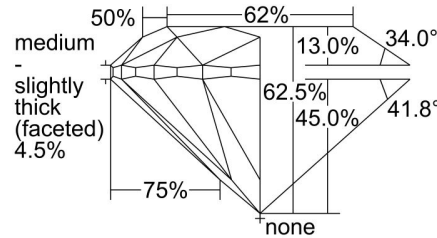

GIA NATURAL DIAMOND GRADING REPORT

September 15, 2023
 GIA Report Number 2477575854
 Shape and Cutting Style Round Brilliant
 Measurements 6.73 - 6.78 x 4.22 mm

GRADING RESULTS

Carat Weight 1.20 carat
 Color Grade M
 Clarity Grade VVS1
 Cut Grade Excellent

ADDITIONAL GRADING INFORMATION

Polish Excellent
 Symmetry Excellent
 Fluorescence Medium Blue
 Inscription(s): GIA 2477575854

PROPORTIONS

Profile to actual proportions

CLARITY CHARACTERISTICS

KEY TO SYMBOLS*

- Feather
- Indented Natural
- Natural

* Red symbols denote internal characteristics (inclusions). Green or black symbols denote external characteristics (blemishes). Diagram is an approximate representation of the diamond, and symbols shown indicate type, position, and approximate size of clarity characteristics. All clarity characteristics may not be shown. Details of finish are not shown.