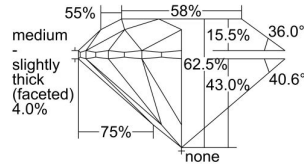

GIA®

FACSIMILE

GIA REPORT 2477648489

Verify this report at GIA.edu

GIA NATURAL DIAMOND DOSSIER®

September 27, 2023
GIA Report Number **2477648489**
Shape and Cutting Style ..... **Round Brilliant**
Measurements ..... **5.86 - 5.91 x 3.68 mm**

GRADING RESULTS

Carat Weight ..... **0.80 carat**
Color Grade ..... **M**
Clarity Grade **VS2**
Cut Grade ..... **Excellent**

ADDITIONAL GRADING INFORMATION

Polish ..... **Excellent**
Symmetry ..... **Excellent**
Fluorescence ..... **Faint**
Clarity Characteristics ..... **Crystal**
Inscription(s): **GIA 2477648489**

PROPORTIONS

Profile to actual proportions

GRADING SCALES

GIA COLOR SCALE	GIA CLARITY SCALE	GIA CUT SCALE	
D	FLAWLESS	EXCELLENT	
E	INTERNALLY FLAWLESS		
F		VVS₁	VERY GOOD
G	VVS₂		
H	VS₁	GOOD	
I	VS₂		
J	SI₁	FAIR	
K	SI₂		
L	I₁	POOR	
M	I₂		
N	I₃		
O			
P			
Q			
R			
S			
T			
U			
V			
W			
X			
Y			
Z