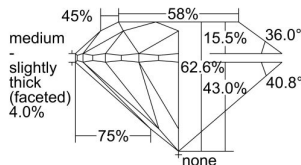

GIA®

FACSIMILE

GIA REPORT 2477707428

Verify this report at GIA.edu

GIA NATURAL DIAMOND DOSSIER®

October 10, 2023
GIA Report Number **2477707428**
Shape and Cutting Style ..... **Round Brilliant**
Measurements ..... **5.87 - 5.90 x 3.68 mm**

GRADING RESULTS

Carat Weight ..... **0.80 carat**
Color Grade ..... **D**
Clarity Grade **VVS2**
Cut Grade ..... **Excellent**

ADDITIONAL GRADING INFORMATION

Polish ..... **Excellent**
Symmetry ..... **Excellent**
Fluorescence ..... **Medium Blue**
Clarity Characteristics..... **Indented Natural, Pinpoint**
Inscription(s): **GIA 2477707428**

PROPORTIONS

Profile to actual proportions

GRADING SCALES

GIA COLOR SCALE	GIA CLARITY SCALE	GIA CUT SCALE	
D	FLAWLESS	EXCELLENT	
E	INTERNALLY FLAWLESS		
F		VVS₁	VERY GOOD
G	VVS₂		
H	VS₁	GOOD	
I	VS₂		
J	SI₁	FAIR	
K	SI₂		
L	I₁	POOR	
M	I₂		
N	I₃		
O			
P			
Q			
R			
S			
T			
U			
V			
W			
X			
Y			
Z