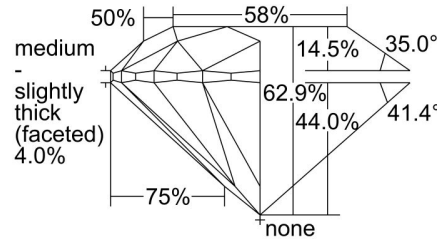

#### GRADING RESULTS

Carat Weight ..... 1.07 carat

Color Grade ..... M

Clarity Grade ..... SI1

Cut Grade ..... Excellent

#### PROPORTIONS

Profile to actual proportions

#### CLARITY CHARACTERISTICS

#### KEY TO SYMBOLS\*

- Crystal
- ⊗ Cloud
- ∖ Needle

\* Red symbols denote internal characteristics (inclusions). Green or black symbols denote external characteristics (blemishes). Diagram is an approximate representation of the diamond, and symbols shown indicate type, position, and approximate size of clarity characteristics. All clarity characteristics may not be shown. Details of finish are not shown.