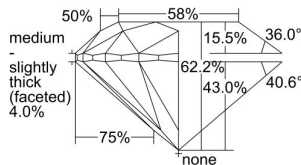

GIA®

FACSIMILE

GIA REPORT 2477844537

Verify this report at GIA.edu

GIA NATURAL DIAMOND DOSSIER®

October 26, 2023
GIA Report Number **2477844537**
Shape and Cutting Style ..... **Round Brilliant**
Measurements ..... **5.89 - 5.92 x 3.67 mm**

GRADING RESULTS

Carat Weight ..... **0.80 carat**
Color Grade ..... **K**
Clarity Grade **S11**
Cut Grade ..... **Excellent**

ADDITIONAL GRADING INFORMATION

Polish ..... **Excellent**
Symmetry ..... **Excellent**
Fluorescence ..... **Medium Blue**
Clarity Characteristics ..... **Crystal**
Inscription(s): **GIA 2477844537**

PROPORTIONS

Profile to actual proportions

GRADING SCALES

GIA COLOR SCALE

COLOREDNESS	D
	E
	F
	G
	H
	I
	J
NEAR COLORLESS	K
	L
	M
	N
	O
	P
	Q
	R
	S
	T
	U
	V
	W
	X
	Y
	Z

GIA CLARITY SCALE

VERY VERY SLIGHTLY INCLUDED	FLAWLESS
	INTERNALLY FLAWLESS
VERY SLIGHTLY INCLUDED	VVS₁
	VVS₂
SLIGHTLY INCLUDED	VS₁
	VS₂
INCLUDED	I₁
	I₂
	I₃

GIA CUT SCALE

EXCELLENT
VERY GOOD
GOOD
FAIR
POOR