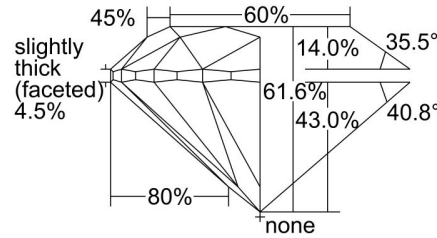

GIA NATURAL DIAMOND GRADING REPORT

September 21, 2023

GIA Report Number 2478635580

Shape and Cutting Style Round Brilliant

Measurements 6.12 - 6.16 x 3.78 mm

GRADING RESULTS

Carat Weight 0.90 carat

Color Grade K

Clarity Grade VS1

Cut Grade Excellent

ADDITIONAL GRADING INFORMATION

Polish Excellent

Symmetry Excellent

Fluorescence None

Inscription(s): GIA 2478635580

PROPORTIONS

Profile to actual proportions

CLARITY CHARACTERISTICS

KEY TO SYMBOLS*

- Crystal
- △ Natural

* Red symbols denote internal characteristics (inclusions). Green or black symbols denote external characteristics (blemishes). Diagram is an approximate representation of the diamond, and symbols shown indicate type, position, and approximate size of clarity characteristics. All clarity characteristics may not be shown. Details of finish are not shown.