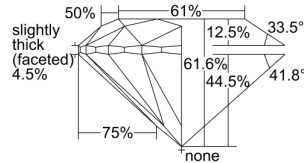

GIA®

FACSIMILE

GIA REPORT 2478699046

Verify this report at GIA.edu

GIA NATURAL DIAMOND DOSSIER®

October 02, 2023
GIA Report Number 2478699046
Shape and Cutting Style ..... Round Brilliant
Measurements ..... 5.70 - 5.73 x 3.52 mm

GRADING RESULTS

Carat Weight ..... 0.71 carat
Color Grade ..... J
Clarity Grade VS2
Cut Grade ..... Excellent

ADDITIONAL GRADING INFORMATION

Polish ..... Excellent
Symmetry ..... Excellent
Fluorescence ..... None
Clarity Characteristics ..... Cloud, Crystal
Inscription(s): GIA 2478699046

PROPORTIONS

Profile to actual proportions