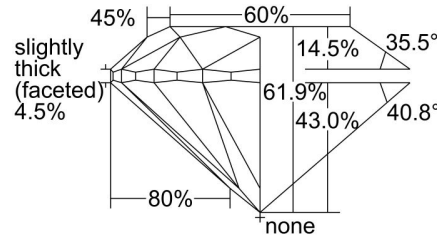

GIA NATURAL DIAMOND GRADING REPORT

November 06, 2023
 GIA Report Number 2478993310
 Shape and Cutting Style Round Brilliant
 Measurements 6.13 - 6.18 x 3.81 mm

GRADING RESULTS

Carat Weight 0.90 carat
 Color Grade I
 Clarity Grade VS1
 Cut Grade Excellent

ADDITIONAL GRADING INFORMATION

Polish Excellent
 Symmetry Excellent
 Fluorescence None
 Inscription(s): GIA 2478993310
Comments: Additional clouds are not shown.

PROPORTIONS

Profile to actual proportions

CLARITY CHARACTERISTICS

KEY TO SYMBOLS*

- Cloud
- Crystal
- Needle

* Red symbols denote internal characteristics (inclusions). Green or black symbols denote external characteristics (blemishes). Diagram is an approximate representation of the diamond, and symbols shown indicate type, position, and approximate size of clarity characteristics. All clarity characteristics may not be shown. Details of finish are not shown.