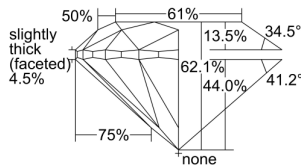

GIA®

FACSIMILE

GIA REPORT 2486690084

Verify this report at GIA.edu

GIA NATURAL DIAMOND DOSSIER®

February 29, 2024
GIA Report Number 2486690084
Shape and Cutting Style ..... Round Brilliant
Measurements ..... 5.63 - 5.66 x 3.51 mm

GRADING RESULTS

Carat Weight ..... 0.70 carat
Color Grade L
Clarity Grade S11
Cut Grade ..... Excellent

ADDITIONAL GRADING INFORMATION

Polish ..... Excellent
Symmetry ..... Excellent
Fluorescence ..... None
Clarity Characteristics ..... Feather, Crystal, Cloud
Inspection(s): GIA 2486690084

PROPORTIONS

Profile to actual proportions