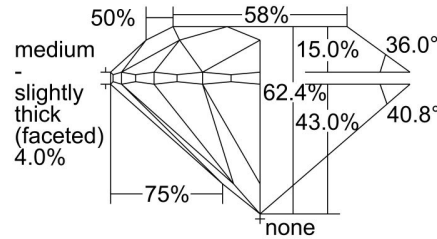

GIA NATURAL DIAMOND GRADING REPORT

March 01, 2024  
 GIA Report Number ..... 2486699538  
 Shape and Cutting Style ..... Round Brilliant  
 Measurements ..... 6.35 - 6.37 x 3.97 mm

GRADING RESULTS

Carat Weight ..... 1.00 carat  
 Color Grade ..... G  
 Clarity Grade ..... VS1  
 Cut Grade ..... Excellent

ADDITIONAL GRADING INFORMATION

Polish ..... Excellent  
 Symmetry ..... Excellent  
 Fluorescence ..... None  
 Inscription(s): GIA 2486699538

PROPORTIONS

Profile to actual proportions

CLARITY CHARACTERISTICS

KEY TO SYMBOLS\*

-  Cloud
-  Feather
-  Needle

\* Red symbols denote internal characteristics (inclusions). Green or black symbols denote external characteristics (blemishes). Diagram is an approximate representation of the diamond, and symbols shown indicate type, position, and approximate size of clarity characteristics. All clarity characteristics may not be shown. Details of finish are not shown.