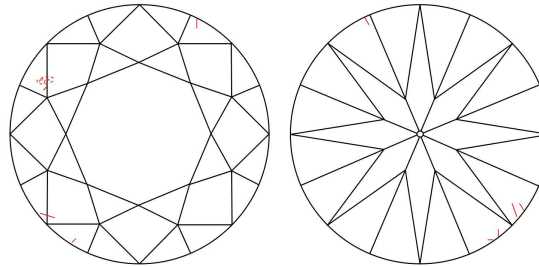

GIA NATURAL DIAMOND GRADING REPORT

March 01, 2024  
 GIA Report Number ..... 2486699538  
 Shape and Cutting Style ..... Round Brilliant  
 Measurements ..... 6.35 - 6.37 x 3.97 mm

GRADING RESULTS

Carat Weight ..... 1.00 carat  
 Color Grade ..... G  
 Clarity Grade ..... VS1  
 Cut Grade ..... Excellent

KEY TO SYMBOLS\*

-  Cloud
-  Feather
-  Needle

\* Red symbols denote internal characteristics (inclusions). Green or black symbols denote external characteristics (blemishes). Diagram is an approximate representation of the diamond, and symbols shown indicate type, position, and approximate size of clarity characteristics. All clarity characteristics may not be shown. Details of finish are not shown.