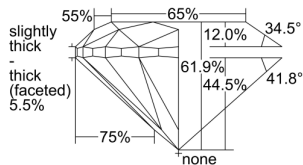

GIA®

FACSIMILE

GIA REPORT 2486782488

Verify this report at GIA.edu

GIA NATURAL DIAMOND DOSSIER®

June 05, 2024
GIA Report Number 2486782488
Shape and Cutting Style ..... Round Brilliant
Measurements ..... 5.60 - 5.63 x 3.47 mm

GRADING RESULTS

Carat Weight ..... 0.70 carat
Color Grade L
Clarity Grade S11
Cut Grade ..... Very Good

ADDITIONAL GRADING INFORMATION

Polish ..... Excellent
Symmetry ..... Very Good
Fluorescence ..... Medium Blue
Clarity Characteristics ..... Crystal
Inscription(s): GIA 2486782488

PROPORTIONS

Profile to actual proportions

GRADING SCALES

GIA COLOR SCALE	GIA CLARITY SCALE	GIA CUT SCALE	
D	FLAWLESS	EXCELLENT	
E	INTERNALLY FLAWLESS		
F		VVS₁	VERY GOOD
G	VVS₂		
H	VS₁	GOOD	
I	VS₂		
J	S1₁	FAIR	
K	S1₂		
L	I₁	POOR	
M	I₂		
N	I₃		
O			
P			
Q			
R			
S			
T			
U			
V			
W			
X			
Y			
Z