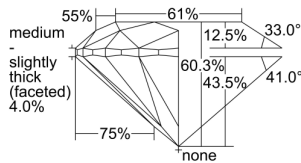

GIA®

FACSIMILE

GIA REPORT 2486794380

Verify this report at GIA.edu

GIA NATURAL DIAMOND DOSSIER®

April 05, 2024
GIA Report Number **2486794380**
Shape and Cutting Style ..... **Round Brilliant**
Measurements ..... **5.79 - 5.83 x 3.50 mm**

GRADING RESULTS

Carat Weight ..... **0.73 carat**
Color Grade ..... **I**
Clarity Grade **VVS2**
Cut Grade ..... **Excellent**

ADDITIONAL GRADING INFORMATION

Polish ..... **Excellent**
Symmetry ..... **Excellent**
Fluorescence ..... **None**
Clarity Characteristics..... **Needle, Cloud**
Inscription(s): **GIA 2486794380**

PROPORTIONS

Profile to actual proportions

GRADING SCALES

GIA COLOR SCALE	GIA CLARITY SCALE	GIA CUT SCALE	
D	FLAWLESS	EXCELLENT	
E	INTERNALLY FLAWLESS		
F		VVS₁	VERY GOOD
G	VVS₂		
H	VS₁	GOOD	
I	VS₂		
J	SI₁	FAIR	
K	SI₂		
L	I₁	POOR	
M	I₂		
N	I₃		
O			
P			
Q			
R			
S			
T			
U			
V			
W			
X			
Y			
Z