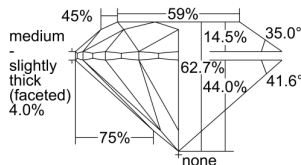

GIA®

FACSIMILE

GIA REPORT 2486794576

Verify this report at GIA.edu

GIA NATURAL DIAMOND DOSSIER®

March 15, 2024
GIA Report Number **2486794576**
Shape and Cutting Style ..... **Round Brilliant**
Measurements ..... **5.63 - 5.68 x 3.55 mm**

GRADING RESULTS

Carat Weight ..... **0.70 carat**
Color Grade ..... **L**
Clarity Grade **VS2**
Cut Grade ..... **Excellent**

ADDITIONAL GRADING INFORMATION

Polish ..... **Excellent**
Symmetry ..... **Excellent**
Fluorescence ..... **None**
Clarity Characteristics ..... **Crystal**
Inscription(s): **GIA 2486794576**

PROPORTIONS

Profile to actual proportions

GRADING SCALES

GIA COLOR SCALE

COLOURESS	D
	E
	F
	G
	H
	I
	J
NEAR COLOURESS	K
	L
FADING	M
	N
	O
	P
	R
	S
	T
	U
	V
	W
	X
	Y
LIGHT	Z

GIA CLARITY SCALE

FLAWLESS	VERY VERY SLIGHTLY INCLUDED	VVS₁	VVS₂		
				VS₁	VS₂
INTERNALLY FLAWLESS	SLIGHTLY INCLUDED	SI₁	SI₂		
		I₁	I₂	I₃	

GIA CUT SCALE

EXCELLENT
VERY GOOD
GOOD
FAIR
POOR