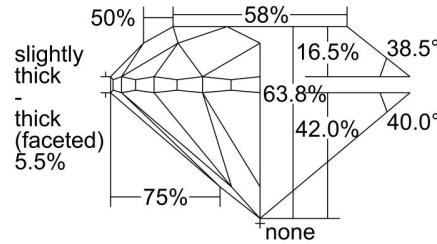

GIA NATURAL DIAMOND GRADING REPORT

March 22, 2024  
 GIA Report Number ..... 2486859644  
 Shape and Cutting Style ..... Round Brilliant  
 Measurements ..... 5.98 - 6.06 x 3.84 mm

GRADING RESULTS

Carat Weight ..... 0.90 carat  
 Color Grade ..... K  
 Clarity Grade ..... VVS1  
 Cut Grade ..... Very Good

ADDITIONAL GRADING INFORMATION

Polish ..... Excellent  
 Symmetry ..... Very Good  
 Fluorescence ..... None  
 Inscription(s): GIA 2486859644

PROPORTIONS

Profile to actual proportions

CLARITY CHARACTERISTICS

KEY TO SYMBOLS\*

 Feather

\* Red symbols denote internal characteristics (inclusions). Green or black symbols denote external characteristics (blemishes). Diagram is an approximate representation of the diamond, and symbols shown indicate type, position, and approximate size of clarity characteristics. All clarity characteristics may not be shown. Details of finish are not shown.