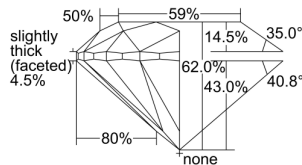

GIA®

FACSIMILE

GIA REPORT 2486913746

Verify this report at GIA.edu

GIA NATURAL DIAMOND DOSSIER®

March 25, 2024
GIA Report Number 2486913746
Shape and Cutting Style ..... Round Brilliant
Measurements ..... 5.87 - 5.91 x 3.65 mm

GRADING RESULTS

Carat Weight ..... 0.80 carat
Color Grade ..... K
Clarity Grade S11
Cut Grade ..... Excellent

ADDITIONAL GRADING INFORMATION

Polish ..... Excellent
Symmetry ..... Very Good
Fluorescence ..... Faint
Clarity Characteristics..... Crystal, Cloud, Feather
Inscription(s): GIA 2486913746

PROPORTIONS

Profile to actual proportions

GRADING SCALES

GIA COLOR SCALE	GIA CLARITY SCALE	GIA CUT SCALE	
D	FLAWLESS	EXCELLENT	
E	INTERNALLY FLAWLESS		
F		VVS₁	VERY GOOD
G	VVS₂		
H	VS₁	GOOD	
I	VS₂		
J	S1₁	FAIR	
K	S1₂		
L	I₁	POOR	
M	I₂		
N	I₃		
O			
P			
Q			
R			
S			
T			
U			
V			
W			
X			
Y			
Z