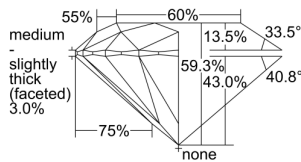

GIA®

FACSIMILE

GIA REPORT 2486930636

Verify this report at GIA.edu

GIA NATURAL DIAMOND DOSSIER®

March 28, 2024
GIA Report Number **2486930636**
Shape and Cutting Style ..... **Round Brilliant**
Measurements ..... **6.02 - 6.06 x 3.58 mm**

GRADING RESULTS

Carat Weight ..... **0.80 carat**
Color Grade ..... **L**
Clarity Grade **S11**
Cut Grade ..... **Excellent**

ADDITIONAL GRADING INFORMATION

Polish ..... **Excellent**
Symmetry ..... **Excellent**
Fluorescence ..... **Faint**
Clarity Characteristics ..... **Crystal**
Inscription(s): **GIA 2486930636**

PROPORTIONS

Profile to actual proportions

GRADING SCALES

GIA COLOR SCALE	GIA CLARITY SCALE	GIA CUT SCALE	
D	FLAWLESS	EXCELLENT	
E	INTERNALLY FLAWLESS		
F		VVS₁	VERY GOOD
G	VVS₂		
H	VS₁	GOOD	
I	VS₂		
J	S1₁	FAIR	
K	S1₂		
L	I₁	POOR	
M	I₂		
N	I₃		
O			
P			
Q			
R			
S			
T			
U			
V			
W			
X			
Y			
Z