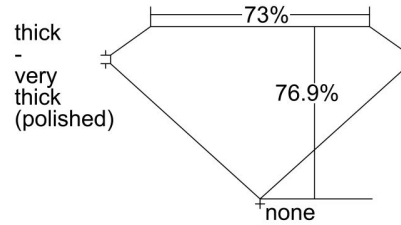

GIA NATURAL DIAMOND GRADING REPORT

January 08, 2024
 GIA Report Number 2487299055
 Shape and Cutting Style Square Modified Brilliant
 Measurements 5.72 x 5.56 x 4.27 mm

GRADING RESULTS

Carat Weight 1.20 carat
 Color Grade E
 Clarity Grade VS2

ADDITIONAL GRADING INFORMATION

Polish Very Good
 Symmetry Very Good
 Fluorescence None
 Inscription(s): GIA 2487299055

Comments: Clouds, pinpoints and surface graining is not shown.

PROPORTIONS

Profile not to actual proportions

CLARITY CHARACTERISTICS

KEY TO SYMBOLS*

- Crystal
- ∖ Needle

* Red symbols denote internal characteristics (inclusions). Green or black symbols denote external characteristics (blemishes). Diagram is an approximate representation of the diamond, and symbols shown indicate type, position, and approximate size of clarity characteristics. All clarity characteristics may not be shown. Details of finish are not shown.