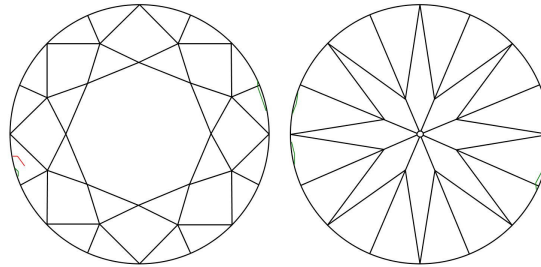

GIA NATURAL DIAMOND GRADING REPORT

February 26, 2024  
 GIA Report Number ..... 2487663568  
 Shape and Cutting Style ..... Round Brilliant  
 Measurements ..... 6.10 - 6.14 x 3.84 mm

GRADING RESULTS

Carat Weight ..... 0.90 carat  
 Color Grade ..... J  
 Clarity Grade ..... VS1  
 Cut Grade ..... Excellent

ADDITIONAL GRADING INFORMATION

Polish ..... Excellent  
 Symmetry ..... Excellent  
 Fluorescence ..... None  
 Inscription(s): GIA 2487663568

PROPORTIONS

Profile to actual proportions

CLARITY CHARACTERISTICS

KEY TO SYMBOLS\*

-  Feather
-  Natural

\* Red symbols denote internal characteristics (inclusions). Green or black symbols denote external characteristics (blemishes). Diagram is an approximate representation of the diamond, and symbols shown indicate type, position, and approximate size of clarity characteristics. All clarity characteristics may not be shown. Details of finish are not shown.