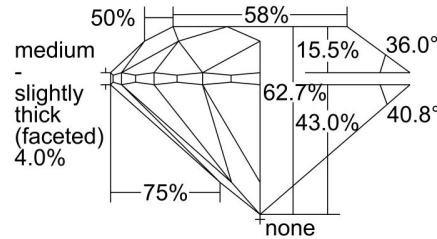

GIA NATURAL DIAMOND GRADING REPORT

February 26, 2024  
 GIA Report Number ..... 2487663568  
 Shape and Cutting Style ..... Round Brilliant  
 Measurements ..... 6.10 - 6.14 x 3.84 mm

GRADING RESULTS

Carat Weight ..... 0.90 carat  
 Color Grade ..... J  
 Clarity Grade ..... VS1  
 Cut Grade ..... Excellent

ADDITIONAL GRADING INFORMATION

Polish ..... Excellent  
 Symmetry ..... Excellent  
 Fluorescence ..... None  
 Inscription(s): GIA 2487663568

PROPORTIONS

Profile to actual proportions

CLARITY CHARACTERISTICS

KEY TO SYMBOLS\*

-  Feather
-  Natural

\* Red symbols denote internal characteristics (inclusions). Green or black symbols denote external characteristics (blemishes). Diagram is an approximate representation of the diamond, and symbols shown indicate type, position, and approximate size of clarity characteristics. All clarity characteristics may not be shown. Details of finish are not shown.