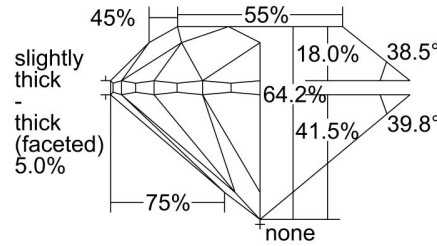

GIA NATURAL DIAMOND GRADING REPORT

March 11, 2024
 GIA Report Number 2487783456
 Shape and Cutting Style Round Brilliant
 Measurements 6.01 - 6.06 x 3.88 mm

GRADING RESULTS

Carat Weight 0.90 carat
 Color Grade M
 Clarity Grade VS1
 Cut Grade Very Good

ADDITIONAL GRADING INFORMATION

Polish Excellent
 Symmetry Very Good
 Fluorescence Faint
 Inscription(s): GIA 2487783456

PROPORTIONS

Profile to actual proportions

CLARITY CHARACTERISTICS

KEY TO SYMBOLS*

Feather

* Red symbols denote internal characteristics (inclusions). Green or black symbols denote external characteristics (blemishes). Diagram is an approximate representation of the diamond, and symbols shown indicate type, position, and approximate size of clarity characteristics. All clarity characteristics may not be shown. Details of finish are not shown.