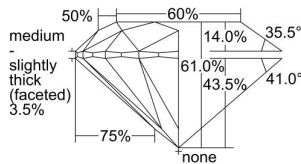

GIA®

FACSIMILE

GIA REPORT 2487915954

Verify this report at GIA.edu

GIA NATURAL DIAMOND DOSSIER®

April 09, 2024
GIA Report Number 2487915954
Shape and Cutting Style ..... Round Brilliant
Measurements ..... 5.08 - 5.12 x 3.11 mm

GRADING RESULTS

Carat Weight ..... 0.50 carat
Color Grade ..... E
Clarity Grade VS2
Cut Grade ..... Excellent

ADDITIONAL GRADING INFORMATION

Polish ..... Excellent
Symmetry ..... Excellent
Fluorescence ..... None
Clarity Characteristics ..... Cloud
Inscription(s): GIA 2487915954

PROPORTIONS

Profile to actual proportions

GRADING SCALES

GIA COLOR SCALE	GIA CLARITY SCALE	GIA CUT SCALE	
D	FLAWLESS	EXCELLENT	
E	INTERNALLY FLAWLESS		
F		VVS₁	VERY GOOD
G	VVS₂		
H	VS₁	GOOD	
I	VS₂		
J	SI₁	FAIR	
K	SI₂		
L	I₁	POOR	
M	I₂		
N	I₃		
O			
P			
Q			
R			
S			
T			
U			
V			
W			
X			
Y			
Z