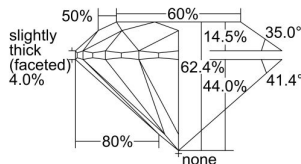

GIA®

FACSIMILE

GIA REPORT 2487988383

Verify this report at GIA.edu

GIA NATURAL DIAMOND DOSSIER®

April 03, 2024
GIA Report Number **2487988383**
Shape and Cutting Style ..... **Round Brilliant**
Measurements ..... **5.89 - 5.91 x 3.69 mm**

GRADING RESULTS

Carat Weight ..... **0.80 carat**
Color Grade ..... **K**
Clarity Grade **VVS1**
Cut Grade ..... **Excellent**

ADDITIONAL GRADING INFORMATION

Polish ..... **Excellent**
Symmetry ..... **Excellent**
Fluorescence ..... **Faint**
Clarity Characteristics ..... **Pinpoint**
Inscription(s): **GIA 2487988383**

PROPORTIONS

Profile to actual proportions