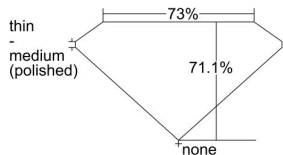

GIA®

FACSIMILE

GIA REPORT 2487991348

Verify this report at GIA.edu

GIA NATURAL DIAMOND DOSSIER®

April 03, 2024
GIA Report Number **2487991348**
Shape and Cutting Style ..... **Square Modified Brilliant**
Measurements ..... **4.95 x 4.95 x 3.52 mm**

GRADING RESULTS

Carat Weight ..... **0.66 carat**
Color Grade ..... **D**
Clarity Grade **S11**

ADDITIONAL GRADING INFORMATION

Polish ..... **Very Good**
Symmetry ..... **Very Good**
Fluorescence ..... **None**
Clarity Characteristics ..... **Crystal**
Inscription(s): GIA 2487991348

PROPORTIONS

Profile not to actual proportions

GRADING SCALES

GIA COLOR SCALE		GIA CLARITY SCALE			
COLORLESS	D	VERY VERY SLIGHTLY INCLUDED	FLAWLESS		
	E		INTERNALLY FLAWLESS		
	F	VERY SLIGHTLY INCLUDED	VVS₁		
	G		VVS₂		
	H		VS₁		
	NEAR COLORLESS	I	SLIGHTLY INCLUDED	VS₂	
		J		S1₁	
		FAINT	K	INCLUDED	S1₂
			L		I₁
			M		I₂
VERT LIGHT	N	LIGHT	I₃		
	O				
	P				
	Q				
	R