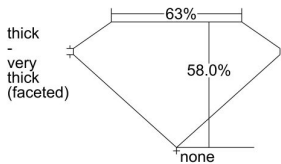

GIA®

FACSIMILE

GIA REPORT 2488206944

Verify this report at GIA.edu

GIA NATURAL DIAMOND DOSSIER®

January 04, 2024
GIA Report Number 2488206944
Shape and Cutting Style ..... Marquise Brilliant
Measurements ..... 6.78 x 3.85 x 2.23 mm

GRADING RESULTS

Carat Weight ..... 0.34 carat
Color Grade ..... D
Clarity Grade VVS1

ADDITIONAL GRADING INFORMATION

Polish ..... Excellent
Symmetry ..... Very Good
Fluorescence ..... None
Clarity Characteristics ..... Pinpoint
Inscription(s): GIA 2488206944

PROPORTIONS

Profile not to actual proportions

GRADING SCALES

GIA COLOR SCALE		GIA CLARITY SCALE			
COLORLESS	D	VERY VERY SLIGHTLY INCLUDED	FLAWLESS		
	E		INTERNALLY FLAWLESS		
	F	VERY SLIGHTLY INCLUDED	VVS₁		
	G		VVS₂		
	H		VS₁		
	NEAR COLORLESS	I	SLIGHTLY INCLUDED	VS₂	
		J		SI₁	
		FAINT	K	INCLUDED	SI₂
			L		I₁
			M		I₂
VERT LIGHT	N	INCLUDED	I₃		
	O				
	P				
	Q				
	R				
	S				
	T				
LIGHT	U				
	V				
	W				
	X				
Y					
Z