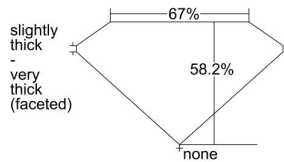

GIA®

FACSIMILE

GIA REPORT 2488327904

Verify this report at GIA.edu

GIA NATURAL DIAMOND DOSSIER®

January 12, 2024
GIA Report Number 2488327904
Shape and Cutting Style ..... Heart Brilliant
Measurements ..... 5.81 x 6.43 x 3.74 mm

GRADING RESULTS

Carat Weight ..... 0.86 carat
Color Grade ..... D
Clarity Grade VS2

ADDITIONAL GRADING INFORMATION

Polish ..... Excellent
Symmetry ..... Very Good
Fluorescence ..... None
Clarity Characteristics ..... Crystal, Cloud, Feather
Inscription(s): GIA 2488327904

PROPORTIONS

Profile not to actual proportions

GRADING SCALES

GIA COLOR SCALE		GIA CLARITY SCALE			
COLORLESS	D	VERY VERY SLIGHTLY INCLUDED	FLAWLESS		
	E		INTERNALLY FLAWLESS		
	F	VERY SLIGHTLY INCLUDED	VS₁		
	G		VS₂		
	H		VS₁		
	NEAR COLORLESS	I	SLIGHTLY INCLUDED	VS₂	
		J		SI₁	
		FAINT	K	INCLUDED	SI₂
			L		I₁
			M		I₂
VERT LIGHT	N	INCLUDED	I₃		
	O				
	P				
	Q				
	R				
LIGHT	S				
	T				
	U				
	V				
	W				
	X				
	Y				
	Z