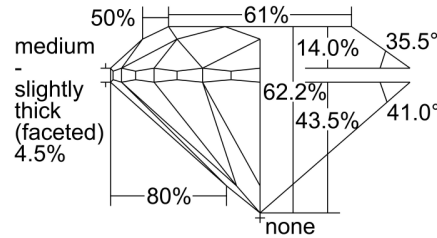

GIA REPORT
2494037234

Verify this report at GIA.edu

FACSIMILE

This is a digital representation of the original GIA Report. This representation might not be accepted in lieu of the original GIA Report in certain circumstances. The original GIA Report includes certain security features which are not reproducible on this facsimile.

GIA NATURAL DIAMOND GRADING REPORT

April 11, 2024
GIA Report Number 2494037234
Shape and Cutting Style ..... Round Brilliant
Measurements ..... 6.11 - 6.14 x 3.81 mm

GRADING RESULTS

Carat Weight ..... 0.90 carat
Color Grade ..... J
Clarity Grade VVS2
Cut Grade ..... Excellent

ADDITIONAL GRADING INFORMATION

Polish ..... Excellent
Symmetry ..... Excellent
Fluorescence ..... None
Inscription(s): GIA 2494037234
Comments: Clouds are not shown.

PROPORTIONS

Profile to actual proportions