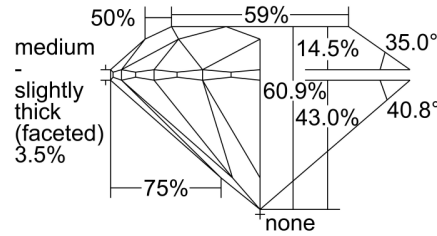

### GRADING RESULTS

Carat Weight ..... 1.01 carat

Color Grade ..... L, Faint Brown

Clarity Grade ..... VVS1

Cut Grade ..... Excellent

### PROPORTIONS

Profile to actual proportions

#### KEY TO SYMBOLS\*

- Pinpoint
- ∖ Needle
- ~ Feather

\* Red symbols denote internal characteristics (inclusions). Green or black symbols denote external characteristics (blemishes). Diagram is an approximate representation of the diamond, and symbols shown indicate type, position, and approximate size of clarity characteristics. All clarity characteristics may not be shown. Details of finish are not shown.