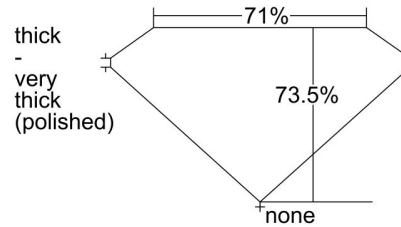

GIA NATURAL DIAMOND GRADING REPORT

July 04, 2024
GIA Report Number 2494788994
Shape and Cutting Style Square Modified Brilliant
Measurements 5.43 x 5.43 x 3.99 mm

GRADING RESULTS

Carat Weight 1.02 carat
Color Grade D
Clarity Grade VS1

ADDITIONAL GRADING INFORMATION

Polish Excellent
Symmetry Very Good
Fluorescence None
Inscription(s): GIA 2494788994

Comments: Pinpoints are not shown. Surface graining is not shown.

PROPORTIONS

Profile not to actual proportions

CLARITY CHARACTERISTICS

KEY TO SYMBOLS*

- ⊙ Cloud
- Crystal

* Red symbols denote internal characteristics (inclusions). Green or black symbols denote external characteristics (blemishes). Diagram is an approximate representation of the diamond, and symbols shown indicate type, position, and approximate size of clarity characteristics. All clarity characteristics may not be shown. Details of finish are not shown.