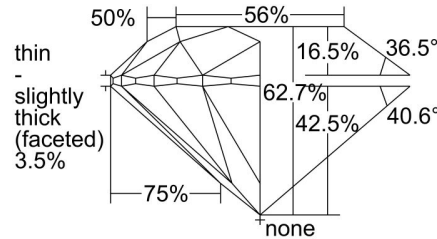

GIA NATURAL DIAMOND GRADING REPORT

May 03, 2024
 GIA Report Number 2496260364
 Shape and Cutting Style Round Brilliant
 Measurements 6.12 - 6.15 x 3.85 mm

GRADING RESULTS

Carat Weight 0.90 carat
 Color Grade I
 Clarity Grade SI1
 Cut Grade Excellent

ADDITIONAL GRADING INFORMATION

Polish Excellent
 Symmetry Very Good
 Fluorescence None
 Inscription(s): GIA 2496260364

Comments: Additional clouds are not shown. Pinpoints are not shown.

PROPORTIONS

Profile to actual proportions

CLARITY CHARACTERISTICS

KEY TO SYMBOLS*

- Feather
- Cloud
- Crystal
- Needle
- Indented Natural
- Natural

* Red symbols denote internal characteristics (inclusions). Green or black symbols denote external characteristics (blemishes). Diagram is an approximate representation of the diamond, and symbols shown indicate type, position, and approximate size of clarity characteristics. All clarity characteristics may not be shown. Details of finish are not shown.