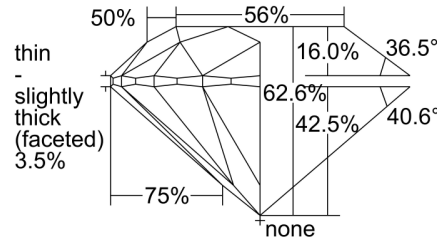

GIA NATURAL DIAMOND GRADING REPORT

 June 03, 2024
 GIA Report Number **2496503674**
 Shape and Cutting Style **Round Brilliant**
 Measurements **6.36 - 6.39 x 3.99 mm**
GRADING RESULTS

 Carat Weight **1.01 carat**
 Color Grade **H**
 Clarity Grade **VS2**
 Cut Grade **Excellent**
ADDITIONAL GRADING INFORMATION

 Polish **Excellent**
 Symmetry **Excellent**
 Fluorescence **None**
 Inscription(s): **GIA 2496503674**
Comments: Additional pinpoints are not shown.

PROPORTIONS

Profile to actual proportions

CLARITY CHARACTERISTICS

* Red symbols denote internal characteristics (inclusions). Green or black symbols denote external characteristics (blemishes). Diagram is an approximate representation of the diamond, and symbols shown indicate type, position, and approximate size of clarity characteristics. All clarity characteristics may not be shown. Details of finish are not shown.